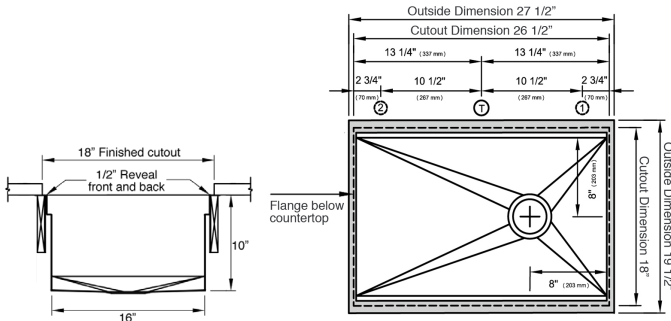

Ideal Workstation® 30S

Specifications

Single bowl
Users: 1
Culinary Tools included: Four (5 pcs)
Galley Tap recommended: One
Outside dimensions: 27 1/2" x 19 1/2" x 10 5/16"
Counter top cutout: 26 1/2" x 18"
Basin area: 26" x 16"
Minimum cabinet size: 30" or 76cm

Culinary Tools included

- (1) Upper Tier Cutting Board 12 1/4" x 18"
- (1) Upper Tier Drying Rack 12 1/4" x 18"
- (1) 11" Colander
- (1) 11" Mixing Bowl with lid
- (1) Lower Tier Platform for Colander, Mixing Bowl 12 1/4" x 17"

Basin construction

16GA 316L stainless steel indoor/outdoor
Angel finish
Two tier design
Star™ groove pattern
Reversible side drain
Elevated drain cover included
Limited Lifetime Warranty
Made in the USA
ASME A112.19.3/CSA B45.4 certified

Suggested maximum inside corner radius of counter top cutout 3/8"
Center Tap hole diameters 2" behind cutout
T. Galley Tap 1 3/8" min hole diameter (1 1/2" min hole diameter for fast water jet cut)
1. Galley Deck Switch 1 3/8" min hole diameter or Galley Automatic Strainer Basket knob 1" min and 1 3/8" max hole diameter
2. Galley Hot and Cold Water Dispenser 1 3/8" min hole diameter (1 1/2" min hole diameter for fast water jet cut) or Galley Soap Dispenser 1" min to 1 3/8" max hole diameter
3. Galley Soap Dispenser
*Galley Hot and Cold Water dispenser requires a minimum 8" clearance to center if installed to the right of the Galley Tap

Upper Deck™ (Optional)

Upper Deck set UD 30 2P GT/BA/WH/GR Graphite, Bamboo, White or Gray Resin

Upper Deck sections Graphite, Bamboo, White or Gray Resin